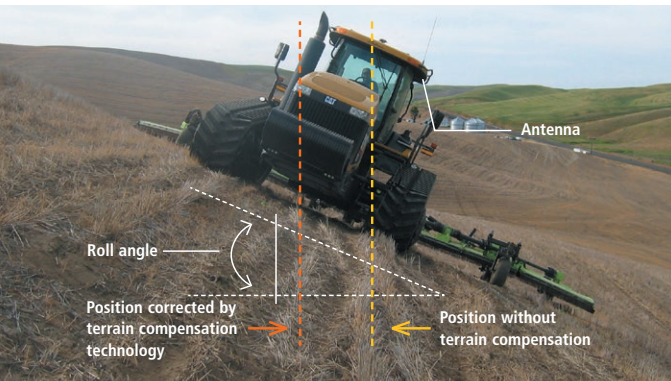

IMPROVED OPERATIONS

The hands-free guidance enables you to reduce fatigue, improve safety on your farm, and focus on the job ahead of you.

EASY TRANSFERABILITY

With installation in less than 30 minutes you can quickly move the EZ-Steer system from one vehicle to the next and get moving.

QUICK DISENGAGEMENT

The EZ-Steer motor also easily locks away from the steering wheel when not in use, allowing you to manually guide your vehicle at any time.

INCREASED PRODUCTIVITY

The EZ-Steer system can help you complete field operations more quickly, accurately, and efficiently compared to manual steering alone.

DISPLAY COMPATIBILITY

The EZ-Steer system is compatible with the Trimble TMX-2050™ display, FmX® integrated display, CFX-750™ display, and EZ-Guide® 250 system.

Key Features

- ▶ Quick disengagement when you manually turn the steering wheel
- ▶ Easily locks away from the steering wheel when not in use
- ▶ Easy installation and transferability from vehicle to vehicle
- ▶ Simple, portable, hands-free farming for more than 1200 vehicle models—old and new

ENHANCED ACCURACY IN DIFFICULT TERRAIN

Improve your accuracy in rolling terrain and rough ground. T2® technology sensors built into the EZ-Steer module calculate the roll angle of your vehicle to shift it on line—helping minimize skips and overlaps between each pass.